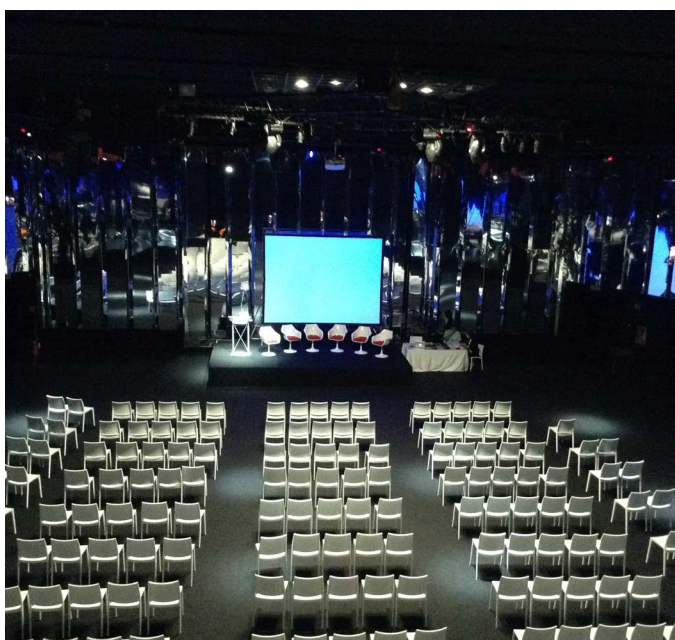

LOCATION

Teatro Vetra is a prestigious location situated in Piazza Vetra, in the historic center of Milan. The location has a large central hall in elliptical form of 630 sqm, a foyer of around 300sqm, an area catering and fully equipped backstage of around 300 sqm. The space is suitable for different type of events: gala dinners, conferences, meetings, exhibitions and presentations.

Sqm: 1300 smq

Capacity audience: 500

Capacity placée: 450

Capacity standing: 800

Services included:

OUTDOOR

HEATING

AIR
CONDITIONER