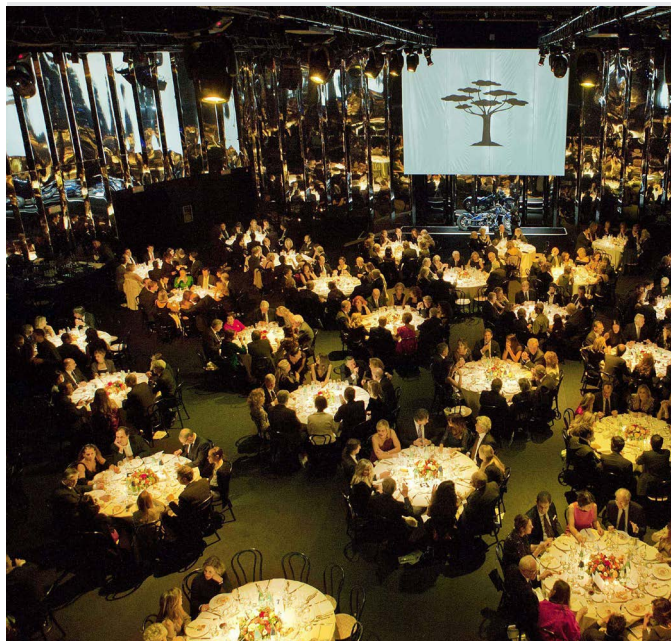

LOCATION

Teatro Vetra is a prestigious location situated in Piazza Vetra, in the historic center of Milan. The location has a large central hall in elliptical form of 630 sqm, a foyer of around 300sqm, an area catering and fully equipped backstage of around 300 sqm. The space is suitable for different type of events: gala dinners, conferences, meetings, exhibitions and presentations.

Sqm: 1300 smq

Capacity audience: 500

Capacity placée: 450

Capacity standing: 800

Services included:

OUTDOOR

HEATING

AIR
CONDITIONER